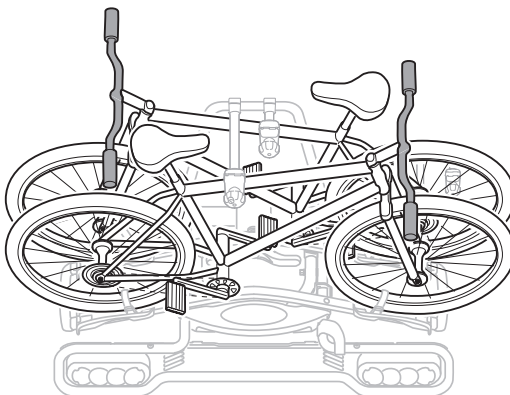

9

10

Thule Bike Frame Adapter

982

i

i

i

940: 13-pin