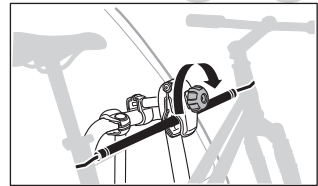

9

10

Thule Bike Frame Adapter

982

i

i

i

940: 13-pin