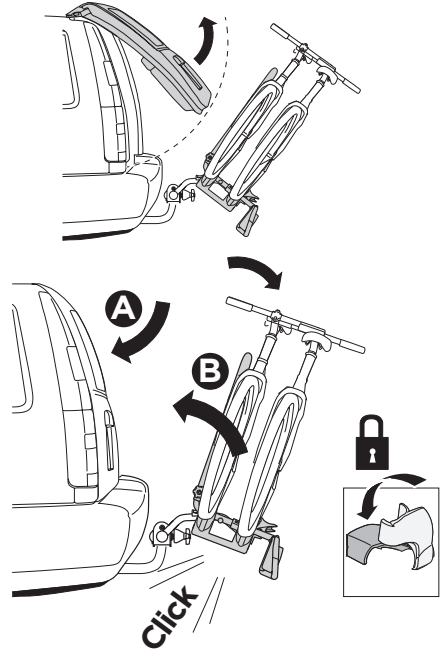

9

10

Thule Bike Frame Adapter

982

i

i

i

940: 13-pin