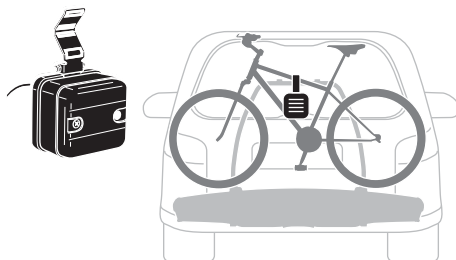

Thule 3rd Brake Light 13pin

9904