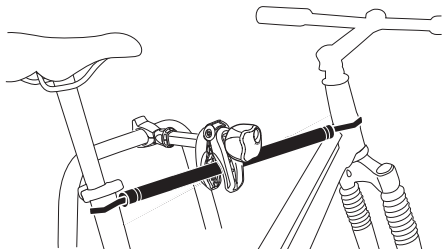

Thule Bike Frame Adapter

982