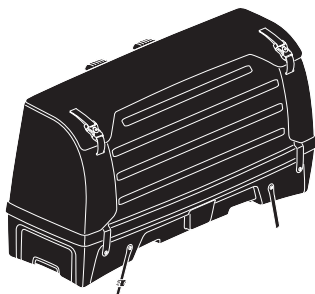

Thule BackSpace XT

9383