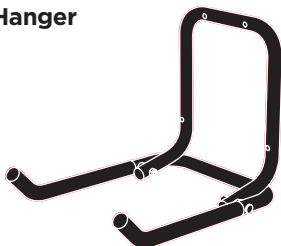

Thule Wall Hanger

9772